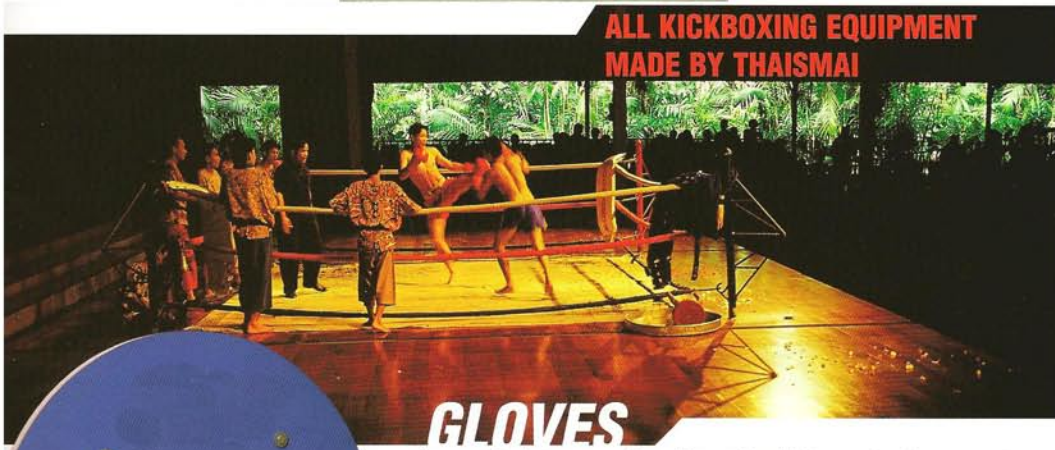

KICK BOXING

ALL KICKBOXING EQUIPMENT
MADE BY THAISMAI

GLOVES

You want the best coverage for training and hard hitting sparring. These top grain leather with dense foam padding glove will deliver your needs. Made by Thaismai.