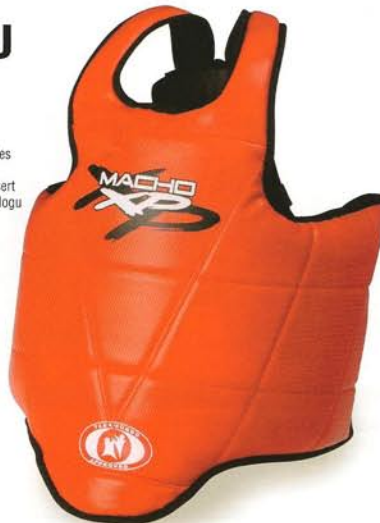

SPARRING GEAR

XP HEAD COLOR: RED, BLACK, WHITE, ROYAL BLUE SIZE: S, M, L, XL Patent-Pending. Trauma plate inserts for impact dispersion. Continuous design for secure fit. Cool and light weight.	XP FULL HEAD COLOR: RED, BLACK, WHITE, ROYAL BLUE SIZE: S, M, L, XL Same features as standard XP Head. Provides protection to the chin area. Designed to be worn with XP Face Shield.	XP SHIN COLOR: RED SIZE: S/M, L/XL Covers greater area than other shin guard. Cut-away area around ankle enables you wearing with a kick. Extra layer of foam for comfort and protection.

WARRIOR SHIN

COLOR: RED, BLK, WHT, METALIC BLUE

SIZE: S, M, L

CONTOURED FOAM GUARD FOR KNEE-TO-ANKLE or WRIST-TO-ELBOW COVERAGE

XP HOGU

101XP

COLOR: RED, BLUE

SIZE: S, M, L

Wrap-around design provides coverage to kidney area. Contoured, trauma plate insert disperses impact. Back of Hogu features spine board for additional protection.

W.T.F BODY PROTECTOR (Reversible)

Color: Red/Blue (Reversible Model)
Size: XS(1H0), S(2H0), M(3H0), L(4H0), XL(5H0), XXL(6H0)