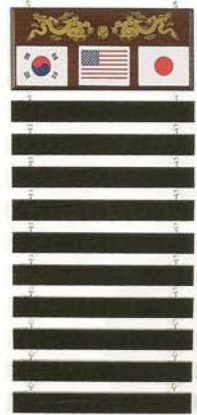

## BELT

**COLOR BELT**

**STRIPED BELT**

**CUSTOM EMBROIDERED BELT**  
ONE LINE  
TWO LINES

BELT INCLUDED, REG(1 3/4") or 2" WIDE  
AVAILABLE IN  
KOREAN, ENGLISH, CHINESE AND JAPANESE.

**BELT DISPLAY RACK**  
10 STEPS