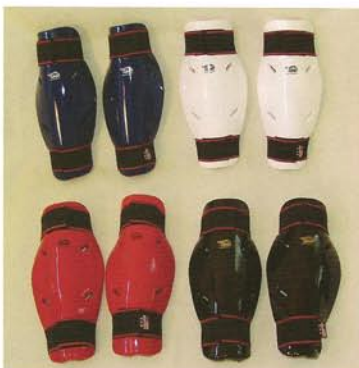

FOAM SHIN

BLACK, RED, WHITE, BLUE
CH, S, M, L, XL