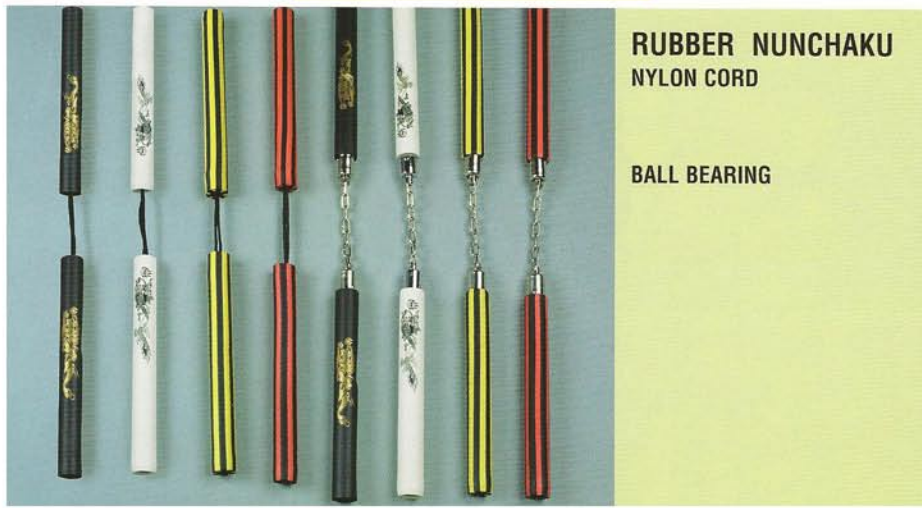

WEAPON / NUNCHAKU

RUBBER NUNCHAKU
NYLON CORD

BALL BEARING