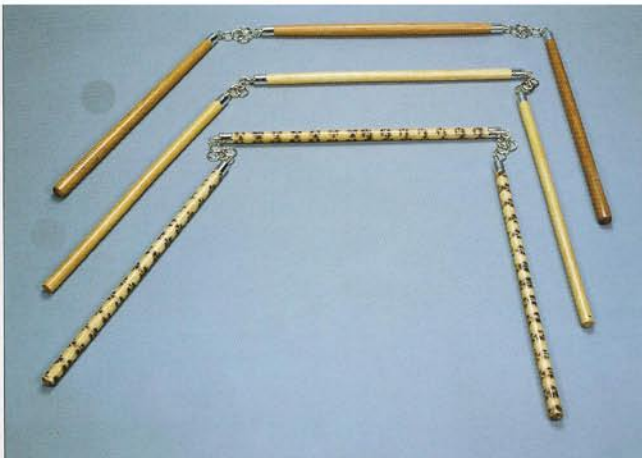

SHOTO 22" LONG  
 DAITO (White Oak) 40" LONG  
 DAITO (BK) 40" LONG  
 TAI CHI 36" LONG  
 SUBURITO 45.5" LONG

**WEAPON / WOODEN SWORD**

**STEEL TANTO**  
Wooden Handle, 11.25"  
**STEEL TANTO**  
Leather Handle, 11.25"  
**STEEL TANTO**  
Cord Handle, 11.25"

**STEEL TANTO 13"**  
(WOODEN COVER)

**RUBBER SAMURAI SWORD**  
DAITO  
SHOTO

**34" WOODEN BOKKEN for Junior**  
Red Oak  
Black

**SHOTO 22"**  
White Oak  
Black

**BAMBOO SWORD**  
11.5"  
40"  
22"

**WEAPON**

**THREE SECTION STAFFS**

EACH SECTION IS 26" LONG.  
BALL BEARING SWIVEL  
HARD WOOD  
RATTAN  
TIGER RATTAN

**FOAM PADDED TONFA**

FOAM PADDED 3 SECTION STAFF, CORD

FOAM PADDED 3 SECTION STAFF, CHAIN

**TONFA**