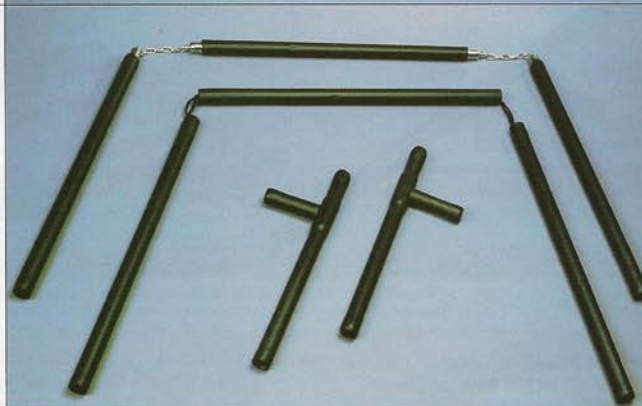

**THREE SECTION STAFFS**

EACH SECTION IS 26" LONG.  
BALL BEARING SWIVEL  
HARD WOOD  
RATTAN  
TIGER RATTAN

**FOAM PADDED TONFA**

FOAM PADDED 3 SECTION STAFF, CORD

FOAM PADDED 3 SECTION STAFF, CHAIN

**TONFA**